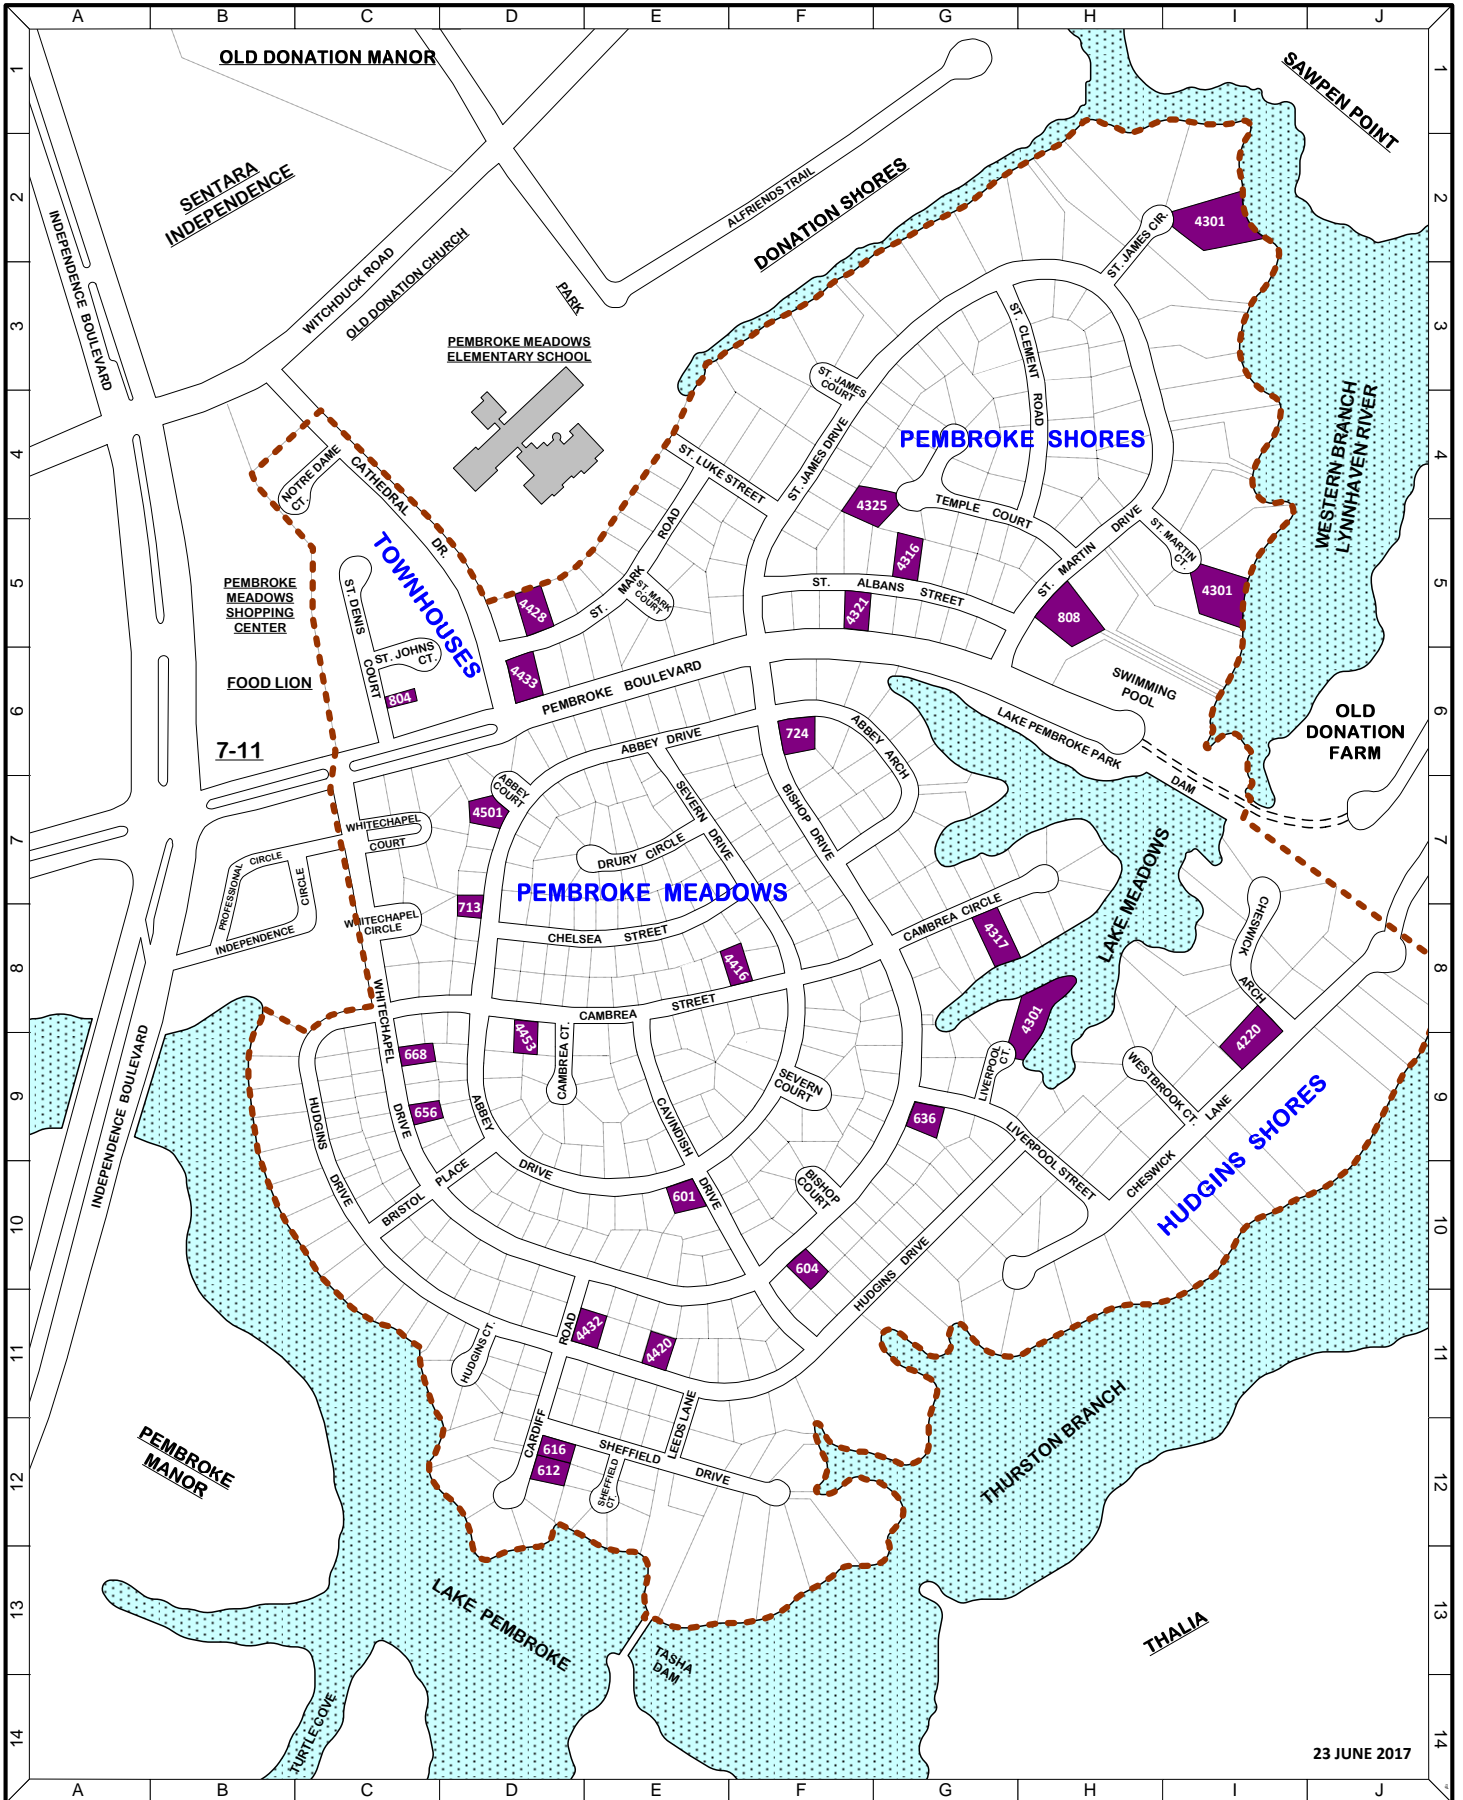

# PEMBROKE MEADOWS CIVIC LEAGUE YARD SALES

PEMBROKE MEADOWS, PEMBROKE SHORES AND PEMBROKE TOWNHOMES

# NEIGHBORHOOD YARD SALES

<u>ADDRESS</u>	<u>MAP GRID</u>	<u>ADDRESS</u>	<u>MAP GRID</u>
4456 Cambria St	D-8		
4501 Abbey Ct	D-7		
601 Abbey Drive	E-10		
713 Abbey Dr	D-8		
604 Bishop Dr	F-10		
636 Bishop Dr	G-9		
724 Bishop Dr	F-6		
4317 Cambria Cir	G-8		
4416 Cambria St	F-8		
612 Cardiff Road	D-12		
616 Cardiff Road	D-12		
4220 Cheswick Lane	I-9		
804 Saint Denis Ct	C-6		
4420 Hudgins Dr	E-11		
4432 Hudgins Dr	E-11		
4301 Liverpool Ct	G-9		
4316 Saint Albans St	G-5		
4321 Saint Albans St	F-5		
4301 Saint Mark Cir	I-2		
4428 Saint Mark Rd	D-5		
4433 Saint Mark Rd	D-6		
4301 Saint Martin Ct	I-5		
808 Saint Martin Dr	H-5		
4325 Temple Ct	G-4		
656 Whitechapel Dr	C-9		
668 Whitechapel Dr	C-9		